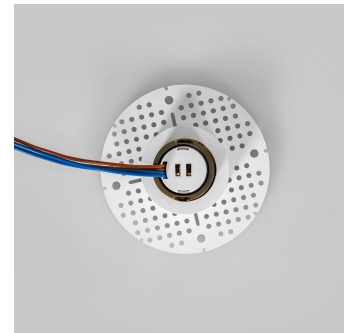

Pepe motion sensor trimless

THE
GRAND
Collection

CODE: TGL2653BZ
FINISH: Black/White/Brass

55mm
5-25mm

GENERAL

LOCATION:	Interior
CLASS:	CE (Class II)
IP RATING:	IP20
INSTALLATION ORIENTATION:	Recessed
MAIN MATERIAL:	Aluminum
CUT OUT HOLE (mm):	Ø: 55

DESCRIPTION

Input:	230V AC
Output:	230V AC Max.30Watt
Time Delay:	15sec, 45sec, 5min
Sens Lux:	Dim, Bright, 24/7

More view

For more information of this product or its family products,
installation, maintenance, and guarantee policy,
please view our website: www.vjclighting.com
The information presented in this specification sheet might be
modified by the manufacturer without notification.