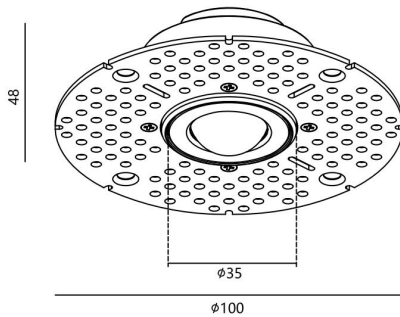

Pepe motion sensor trimless

THE
GRAND
Collection

CODE: TGL2653BZ
FINISH: Black/White/Brass

55mm
5-25mm

GENERAL

LOCATION:	Interior
CLASS:	CE (Class II)
IP RATING:	IP20
INSTALLATION ORIENTATION:	Recessed
MAIN MATERIAL:	Aluminum
CUT OUT HOLE (mm):	Ø: 55

DESCRIPTION

Input:	230V AC
Output:	230V AC Max.30Watt
Time Delay:	15sec, 45sec, 5min
Sens Lux:	Dim, Bright, 24/7

More view

For more information of this product or its family products,
installation, maintenance, and guarantee policy,
please view our website: www.vjclighting.com
The information presented in this specification sheet might be
modified by the manufacturer without notification.