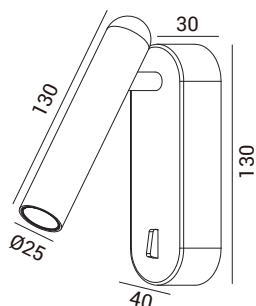

# Allesia Instruction Leaflet

THE  
GRAND  
Collection

IP20 RoHS

**EN** Read this instruction carefully before commencing installation and keep it for future reference.

Always switch off the mains before installation or maintenance.

01

02

03

04