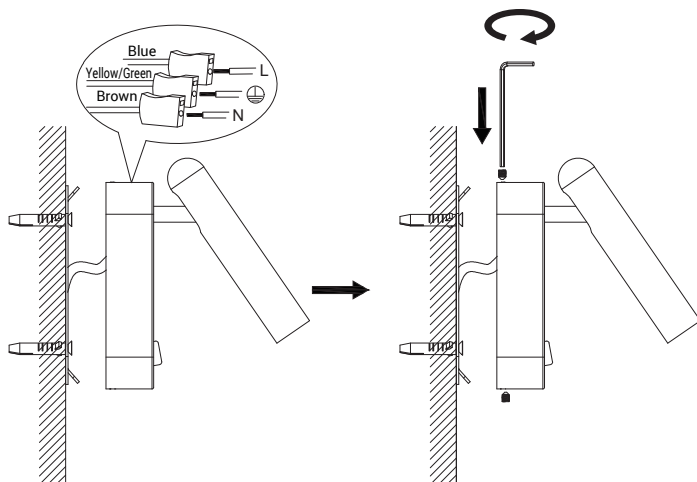

# Allesia Instruction Leaflet

THE  
GRAND  
Collection

IP20 RoHS

**EN** Read this instruction carefully before commencing installation and keep it for future reference.

Always switch off the mains before installation or maintenance.

Keep the product far from heat sources and in a well ventilated area.

The installation or maintenance should be carried out by a qualified electrician.

The light source contained in this luminaire shall only be replaced by the manufacturer or his service agent or a similar qualified person.

01

02

03

04