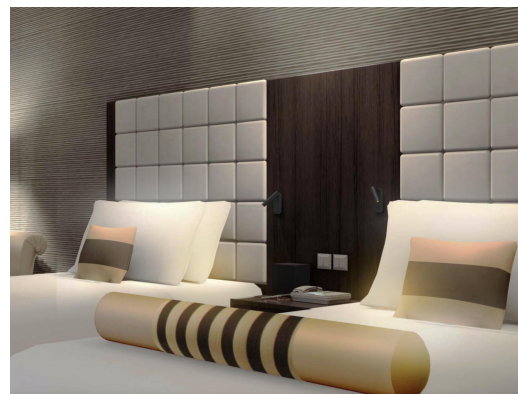

**Allesia
TGL3235**

3W Surface Mounted LED Reading Light

Description

55D Adjustable;
Bulit-in on/off driver;
IP20;

Finish
Black/White/Bronze

Material
Aluminium

TECHNICAL CHARACTERISTICS

Light source

Light source: Osram Oslan Square
Output (W): 700mA 3V 2.1W
Total power consumption (W): 3W
Color temperature: 2700K
CRI: ≥90
Real Lumen: 120LM
Lm/Real W: 40
Life Time: 50.000h L70 B20
MacAdam steps: 3
UGR: N/A

GEAR

This product is supplied with gear
Bulit-in ACTEC Triac dimmable driver
MINI-4-700T 700mA 2.5-6V.

Luminaire

IP20 for indoor use
crossing: No
Warranty: 5 Years

The photograph may not match the reference exactly. Please read the product description to identify the finish.