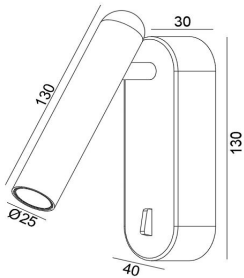

**Allesia  
TGL3235**

**3W Surface Mounted LED Reading Light**

**Description**

55D Adjustable;  
Bulit-in on/off driver;  
IP20;

**Finish**  
Black/White/Bronze

**Material**  
Aluminium

**TECHNICAL CHARACTERISTICS**

**Light source**

Light source: Osram Oslan Square  
Output (W): 700mA 3V 2.1W  
Total power consumption (W): 3W  
Color temperature: 2700K  
CRI: ≥90  
Real Lumen: 120LM  
Lm/Real W: 40  
Life Time: 50.000h L70 B20  
MacAdam steps: 3  
UGR: N/A

**GEAR**

This product is supplied with gear  
Bulit-in ACTEC Triac dimmable driver  
MINI-4-700T 700mA 2.5-6V.

**Luminaire**

IP20 for indoor use  
crossing: No  
Warranty: 5 Years

The photograph may not match the reference exactly. Please read the product description to identify the finish.