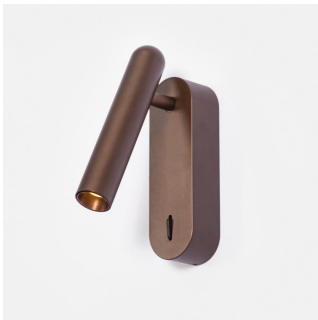

**Allesia  
TGL3235**

**3W Surface Mounted LED Reading Light**

**Description**

55D Adjustable;  
Bulit-in on/off driver;  
IP20;

**Finish**  
Black/White/Bronze

**Material**  
Aluminium

**TECHNICAL CHARACTERISTICS**

**GEAR**

This product is supplied with gear  
Bulit-in ACTEC Triac dimmable driver  
MINI-4-700T 700mA 2.5-6V.

**Luminaire**

IP20 for indoor use  
crossing: No  
Warranty: 5 Years

The photograph may not match the reference exactly. Please read the product description to identify the finish.