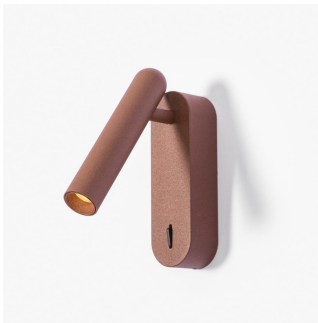

**Allesia  
TGL3235**

**3W Surface Mounted LED Reading Light**

**Description**

55D Adjustable;  
Bulit-in on/off driver;  
IP20;

**Finish**  
Black/White/Bronze

**Material**  
Aluminium

**TECHNICAL CHARACTERISTICS**

**GEAR**

This product is supplied with gear  
Bulit-in ACTEC Triac dimmable driver  
MINI-4-700T 700mA 2.5-6V.

**Luminaire**

IP20 for indoor use  
crossing: No  
Warranty: 5 Years

The photograph may not match the reference exactly. Please read the product description to identify the finish.