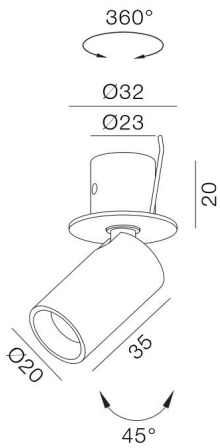

Sole mini Spot TGL3869BK

3W Mini Adjustable Spot for Cabinet or Ceiling

Description

Downlight for indoor use;
IP20;
Adjustable Design;

Finish
White/Black

Material
Aluminium

TECHNICAL CHARACTERISTICS

Light source

Light source: Citizen CLU7L3-0104C4 COB
Output (W): 2.1W (700mA 3V)
Total power consumption (W): 3W
Color temperature: 2700K
CRI: 97
Photobiological risk: RG1
Real Lumen: 136.5lm
Qty Leds: 1
Lm/Real W: 45.5lm
Life Time: 50.000h L90B10
MacAdam steps: 3
UGR: <20

Gear

This product is supplied with gear.
With Remote LETCH Triac dimmable driver
SE-6-700-G1T 700mA 2-9Vdc

Luminaire

Crossing: No
Warranty: 5 Years

↻ 25mm
zzz 5-25mm

LIGHT DISTRIBUTION for 2700K Middle 31° 3W

h(m)	E(lx)	Ø(m)
1	298.34	Ø0.55
2	75.57	Ø1.10
3	33.14	Ø1.66
4	18.64	Ø2.21
5	11.93	Ø2.77

The photograph may not match the reference exactly. Please read the product description to identify the finish.