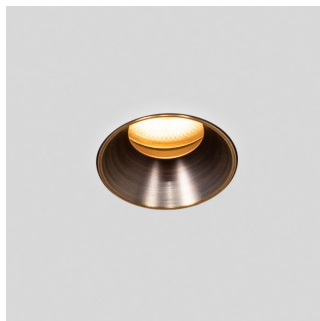

Lusso S Fixed TGL6030

5.4W Fixed Trimless Downlight

Description

Downlight for indoor use;
IP20;
Use screw fixing instead of welding;

Finish
White/Black/Bronze

Material
Aluminium

18D

24D

36D

TECHNICAL CHARACTERISTICS

Light source

Light source: Citizen CLU7A3-0403E1 COB
Output (W): 5.4W (450mA 12V)
Total power consumption (W): 5.4W
Color temperature: 2700K
CRI: 97
Photobiological risk: RG1
Real Lumen: 392lm (2700K)
Qty Leds: 1
Lm/Real W: 72.7lm
Life Time: 50.000h L90B10
MacAdam steps: 3
UGR: <17

Gear

This product is supplied with gear.
With Remote LTECH Triac Dimmable led driver
SE-6-450-G1T 450mA 9-14V

Luminaire

Crossing: No
Warranty: 5 Years

50mm
5-25mm