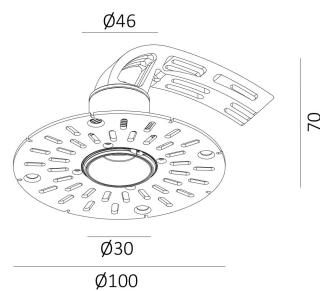

Lusso S Fixed TGL6030

5.4W Fixed Trimless Downlight

Description

Downlight for indoor use;
IP20;
Use screw fixing instead of welding;

Finish
White/Black/Bronze

Material
Aluminium

18D

24D

36D

TECHNICAL CHARACTERISTICS

Light source

Light source: Citizen CLU7A3-0403E1 COB
Output (W): 5.4W (450mA 12V)
Total power consumption (W): 5.4W
Color temperature: 2700K
CRI: 97
Photobiological risk: RG1
Real Lumen: 392lm (2700K)
Qty Leds: 1
Lm/Real W: 72.7lm
Life Time: 50.000h L90B10
MacAdam steps: 3
UGR: <17

Gear

This product is supplied with gear.
With Remote LTECH Triac Dimmable led driver
SE-6-450-G1T 450mA 9-14V

Luminaire

Crossing: No
Warranty: 5 Years

50mm
5-25mm

LIGHT DISTRIBUTION for 2700K Middle 36° 5.4W

h(m)	E(lx)	Ø(m)
1	601.0	Ø0.64
2	150.2	Ø1.28
3	66.78	Ø1.92
4	37.56	Ø2.57
5	24.04	Ø3.21

The photograph may not match the reference exactly. Please read the product description to identify the finish.