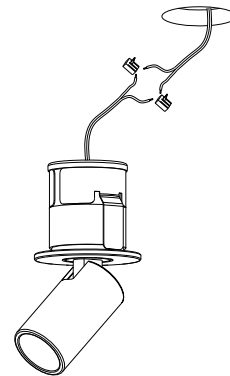

Sole ultra mini Spot Instruction Leaflet

THE
GRAND
Collection

IP20 RoHS

1. **EN** Read this instruction carefully before commencing installation and keep it for future reference.
   Always switch off the mains before installation or maintenance.
   Keep the product far from heat sources and in a well ventilated area.
   The installation or maintenance should be carried out by a qualified electrician.

The light source contained in this luminaire shall only be replaced by the manufacturer or his service agent or a similar qualified person.

02

03

04