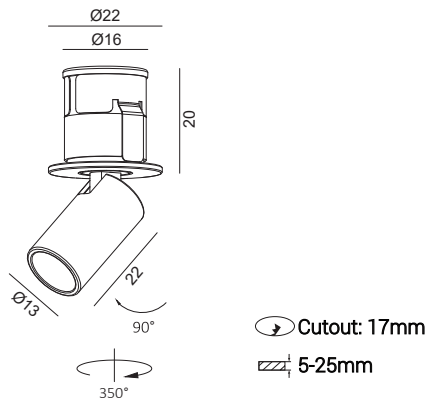

Sole ultra mini Spot Instruction Leaflet

THE
GRAND
Collection

IP20 RoHS

1. **EN** Read this instruction carefully before commencing installation and keep it for future reference.
   Always switch off the mains before installation or maintenance.
   Keep the product far from heat sources and in a well ventilated area.
   The installation or maintenance should be carried out by a qualified electrician.

The light source contained in this luminaire shall only be replaced by the manufacturer or his service agent or a similar qualified person.