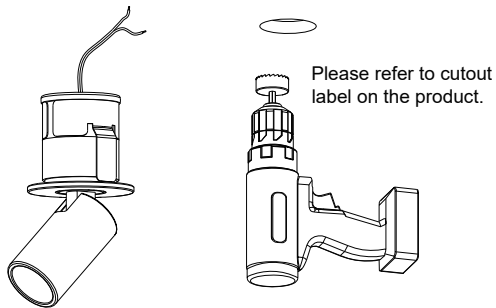

Sole ultra mini Spot Instruction Leaflet

THE
GRAND
Collection

IP20 RoHS

1. **EN** Read this instruction carefully before commencing installation and keep it for future reference.
   Always switch off the mains before installation or maintenance.
   Keep the product far from heat sources and in a well ventilated area.
   The installation or maintenance should be carried out by a qualified electrician.

The light source contained in this luminaire shall only be replaced by the manufacturer or his service agent or a similar qualified person.

02

03

04