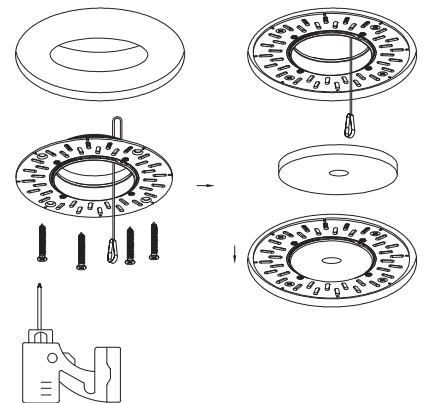

Keep the product far from heat sources and in a well ventilated area.

The installation or maintenance should be carried out by a qualified electrician.

This product contains a light source of energy efficiency class <G>.

The light source contained in this luminaire shall only be replaced by the manufacturer or his service agent or a similar qualified person.

01

02

02

03

04

05