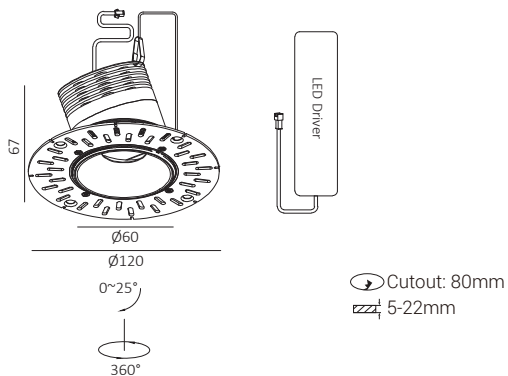

Eleganza Instruction Leaflet

THE
GRAND
Collection

IP20 RoHS

EN

Read this instruction carefully before commencing installation and keep it for future reference.

Always switch off the mains before installation or maintenance.

Keep the product far from heat sources and in a well ventilated area.

The installation or maintenance should be carried out by a qualified electrician.

This product contains a light source of energy efficiency class <G>.

The light source contained in this luminaire shall only be replaced by the manufacturer or his service agent or a similar qualified person.