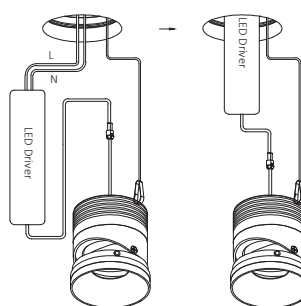

Keep the product far from heat sources and in a well ventilated area.

The installation or maintenance should be carried out by a qualified electrician.

This product contains a light source of energy efficiency class <G>.

The light source contained in this luminaire shall only be replaced by the manufacturer or his service agent or a similar qualified person.

01

02

02

03

04

05