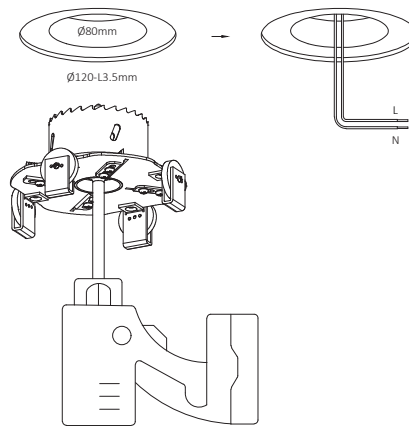

Eleganza Instruction Leaflet

THE
GRAND
Collection

IP20 RoHS

EN

Read this instruction carefully before commencing installation and keep it for future reference.

Always switch off the mains before installation or maintenance.

Keep the product far from heat sources and in a well ventilated area.

The installation or maintenance should be carried out by a qualified electrician.

This product contains a light source of energy efficiency class <G>.

The light source contained in this luminaire shall only be replaced by the manufacturer or his service agent or a similar qualified person.

01

02

02

03

04

05