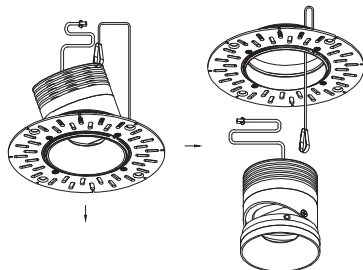

Eleganza Instruction Leaflet

THE
GRAND
Collection

IP20 RoHS

EN

Read this instruction carefully before commencing installation and keep it for future reference.

Always switch off the mains before installation or maintenance.

Keep the product far from heat sources and in a well ventilated area.

The installation or maintenance should be carried out by a qualified electrician.

This product contains a light source of energy efficiency class <G>.

The light source contained in this luminaire shall only be replaced by the manufacturer or his service agent or a similar qualified person.

01

02

02

03

04

05