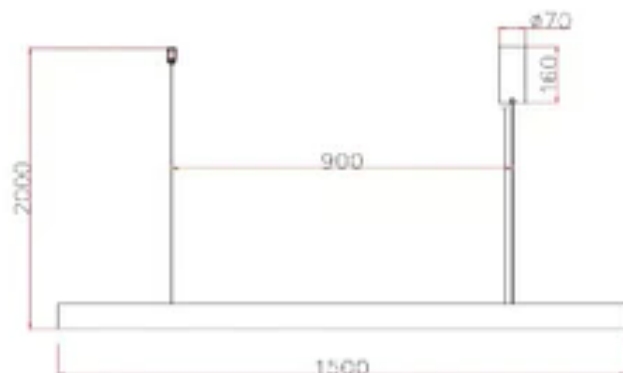

Technical Specification Sheet

THE GRAND Collection

Material	Travertine+Iron
Product Code	Antonio Chandelier Travertine + bronze
Type	Pendant Light
Colour	Bronze+Grey Travertine
Cleaning Instructions	Clean with a soft dry cloth only. Do not use polishing agents, water or abrasive materials when cleaning. Always switch off the electricity supply before cleaning.
Unique and Handcrafted	This lamp is made from Travertine, a beautiful natural material that gives each piece its own character. No two lamps are the same, variations in color, natural patterns, and subtle imperfections make every lamp truly one of a kind. Carefully handcrafted for an authentic and warm aesthetic that adds a unique touch to any interior

Bulb spec	LED-28W
	2700K
Input Voltage	200-250V
Output Voltage	25-42V
Luminous	1820lm
Frequency	50Hz
Cable length	150cm
Cable colour	Transparent
Packaging (cm)	H W D
	159.5 33 22
Gross Weight (kg)	15.20
Net Weight (kg)	8.90