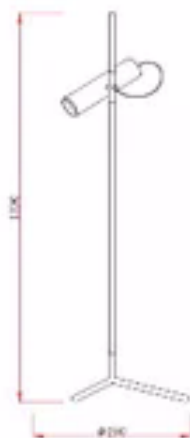

Technical Specification Sheet

THE GRAND Collection

Material	Marble+Iron
Product Code	Brivido Floor Lamp
Type	Floor Lamp
Colour	Bronze + Black Marble
Cleaning Instructions	Clean with a soft dry cloth only. Do not use polishing agents, water or abrasive materials when cleaning. Always switch off the electricity supply before cleaning.
Unique and Handcrafted	This lamp is made from Marble, a beautiful natural material that gives each piece its own character. No two lamps are the same, variations in color, natural patterns, and subtle imperfections make every lamp truly one of a kind. Carefully handcrafted for an authentic and warm aesthetic that adds a unique touch to any interior

Bulb spec	GU10-5W
	2700K
Input Voltage	220-240V
Output Voltage	N/A
Luminous	400lm
Frequency	50Hz

Cable length	150cm		
Cable colour	Black		
Packaging (cm)	H	W	D
	126.5	24.5	17
	52.5	46.5	26
Gross Weight (kg)	5.20		

Net Weight (kg)	2.90
-----------------	------