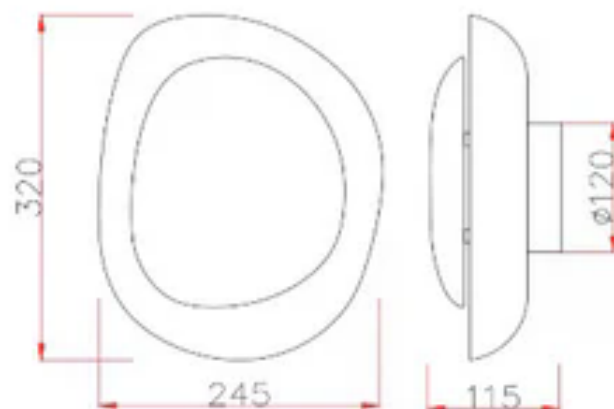

Technical Specification Sheet

THE GRAND Collection

Material	Alabaster+Aluminum
Product Code	Cadey Wall Light
Type	Wall Light
Colour	Bronze
Cleaning Instructions	Clean with a soft dry cloth only. Do not use polishing agents, water or abrasive materials when cleaning. Always switch off the electricity supply before cleaning.
Unique and Handcrafted	This lamp is made from Spanish Alabaster, a beautiful natural material that gives each piece its own character. No two lamps are the same, variations in color, natural patterns, and subtle imperfections make every lamp truly one of a kind. Carefully handcrafted for an authentic and warm aesthetic that adds a unique touch to any interior

	Bulb spec	LED-10W		
		2700K		
	Input Voltage	220-240V		
	Output Voltage	9-42V		
	Luminous	550lm		
	Frequency	50Hz		
	Cable length	N/A		
	Cable colour	N/A		
	Packaging (cm)	H	W	D
		45	34	27
	Gross Weight (kg)	4.20		
	Net Weight (kg)	3.25