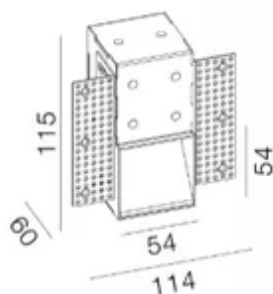

#### Luminaire

Crossing: No  
Warranty: 5 Years

Ø 65\*120mm  
5-25mm