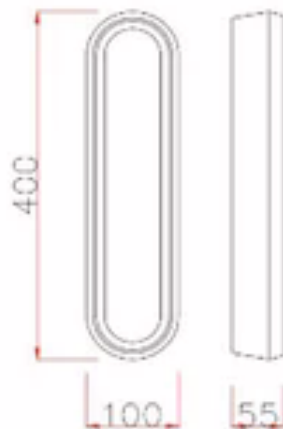

## Technical Specification Sheet

THE  
GRAND  
Collection

|                        |  |
|------------------------|--|
| Material               | Alabaster+Aluminum   |
| Product Code           | Elena Wall Light   |
| Type                   | Wall Light   |
| Colour                 | Bronze   |
| Cleaning Instructions  | Clean with a soft dry cloth only. Do not use polishing agents, water or abrasive materials when cleaning. Always switch off the electricity supply before cleaning.  |
| Unique and Handcrafted | This lamp is made from Spanish Alabaster, a beautiful natural material that gives each piece its own character. No two lamps are the same, variations in color, natural patterns, and subtle imperfections make every lamp truly one of a kind. Carefully handcrafted for an authentic and warm aesthetic that adds a unique touch to any interior |

|                |          |
|----------------|----------|
| Bulb spec      | LED-10W  |
|                | 2700K    |
| Input Voltage  | 220-240V |
| Output Voltage | 9-42V    |
| Luminous       | 550lm    |
| Frequency      | 50Hz     |

|                |     |    |    |
|----------------|-----|----|----|
| Cable length   | N/A |    |    |
| Cable colour   | N/A |    |    |
| Packaging (cm) | H   | W  | D  |
|                | 59  | 20 | 16 |

Gross Weight (kg) 2.25

Net Weight (kg) 1.80