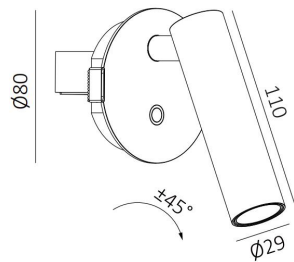

Four seasons bedside lamp TGL3447

3W Reading Light-Push Dim

Description

Push Dim Function;
Recessed Design;
Smooth Dimming;

Finish

Black/White/Bronze

Material

Aluminium

TECHNICAL CHARACTERISTICS

Light source

Light source: Luminus SST-20-W
Output (W): 2.1W (700mA 3V)
Total power consumption (W): 3W
Color temperature: 2700K
CRI: ≥ 90
Photobiological risk: RG1
Real Lumen: 120lm
Qty Leds: 1
Lm/Real W: 40lm
Life Time: 50.000h L90B10
MacAdam steps: 3
UGR: N/A

Gear

This product is supplied with gear.

Luminaire

Wall light suitable for indoor
crossing: No
Warranty: 5 Years

70mm
5-25mm

The photograph may not match the reference exactly. Please read the product description to identify the finish.