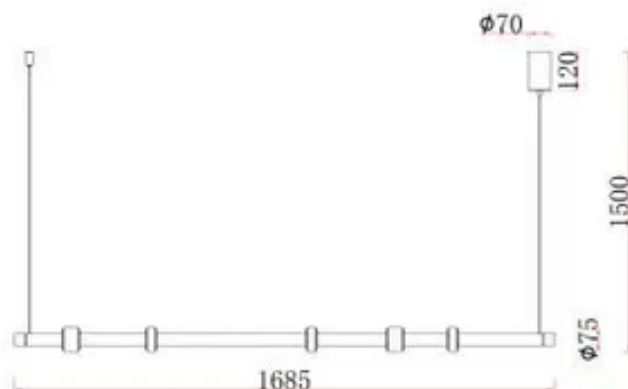

Technical Specification Sheet

THE GRAND Collection

Material	Aluminium+Alabaster
Product Code	GIO Chandelier smoke bronze
Type	Pendant Light
Colour	Smoke bronze
Cleaning Instructions	Clean with a soft dry cloth only. Do not use polishing agents, water or abrasive materials when cleaning. Always switch off the electricity supply before cleaning.
Unique and Handcrafted	This lamp is made from Spanish Alabaster, a beautiful natural material that gives each piece its own character. No two lamps are the same, variations in color, natural patterns, and subtle imperfections make

Bulb spec LED-30W

2700K

Input Voltage 100~265V

Output Voltage 23-32V

Luminous 2400ml

Frequency 50 Hz

Cable length 150 cm

Cable colour Black

Packaging (cm)	H	W	D
	176.5	27.5	18

Gross Weight (kg) 5

Net Weight (kg) 3.9