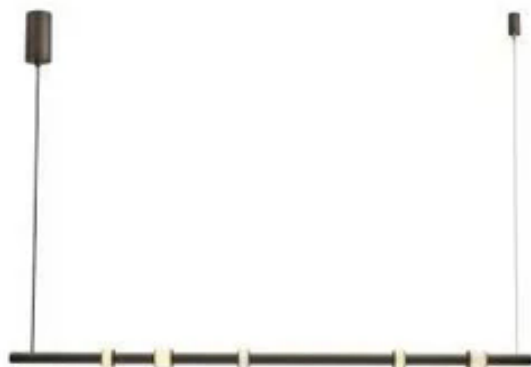

# THE GRAND Collection

Material	Aluminium+Alabaster
Product Code	GIO Chandelier smoke bronze
Type	Pendant Light
Colour	Smoke bronze
Cleaning Instructions	Clean with a soft dry cloth only. Do not use polishing agents, water or abrasive materials when cleaning. Always switch off the electricity supply before cleaning.
Unique and Handcrafted	This lamp is made from Spanish Alabaster, a beautiful natural material that gives each piece its own character. No two lamps are the same, variations in color, natural patterns, and subtle imperfections make

Bulb spec LED-30W

2700K

Input Voltage 100~265V

Output Voltage 23-32V

Luminous 2400ml

Frequency 50 Hz

Cable length 150 cm

Cable colour Black