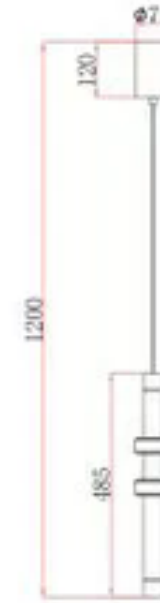

Technical Specification Sheet

THE GRAND Collection

Material	Aluminium+Alabaster
Product Code	Gio pendant S smoke bronze
Type	Pendant Light
Colour	Smoke bronze
Cleaning Instructions	Clean with a soft dry cloth only. Do not use polishing agents, water or abrasive materials when cleaning. Always switch off the electricity supply before cleaning.
Unique and Handcrafted	This lamp is made from Spanish Alabaster, a beautiful natural material that gives each piece its own character. No two lamps are the same, variations in color, natural patterns, and subtle imperfections make

Bulb spec	LED-6W
	2700K
Input Voltage	100~265V
Output Voltage	23-32V
Luminous	480lm
Frequency	50Hz
Cable length	150cm
Cable colour	Black
Packaging (cm)	H W D
	54 26 18
Gross Weight (kg)	1.9
Net Weight (kg)	1.31