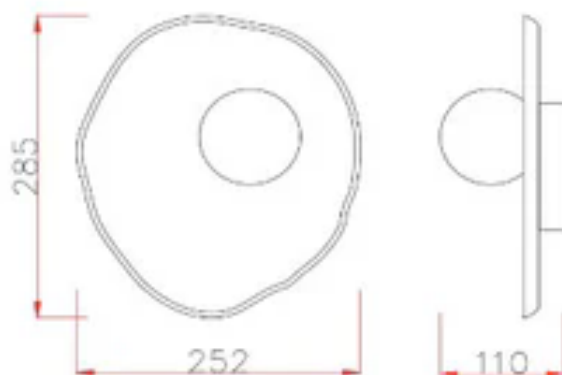

Technical Specification Sheet

THE GRAND Collection

Material	Alabaster+Aluminum+Iron
Product Code	Jules Wall Light M
Type	Wall Light
Colour	Bronze
Cleaning Instructions	Clean with a soft dry cloth only. Do not use polishing agents, water or abrasive materials when cleaning. Always switch off the electricity supply before cleaning.
Unique and Handcrafted	This lamp is made from Spanish Alabaster, a beautiful natural material that gives each piece its own character. No two lamps are the same, variations in color, natural patterns, and subtle imperfections make every lamp truly one of a kind. Carefully handcrafted for an authentic and warm aesthetic that adds a unique touch to any interior

Bulb spec G9

Input Voltage N/A

Output Voltage N/A

Luminous N/A

Frequency N/A

Cable length N/A

Cable colour N/A

Packaging (cm)	H	W	D
	50	38	19

Gross Weight (kg) 2.30

Net Weight (kg) 1.50