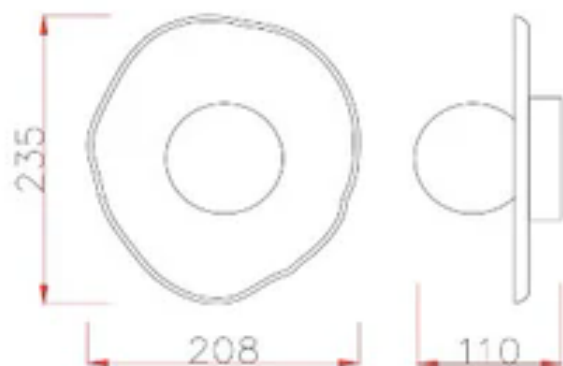

Technical Specification Sheet

THE GRAND Collection

Material	Alabaster+Aluminum+Iron
Product Code	Jules Wall Light S
Type	Wall Light
Colour	Bronze
Cleaning Instructions	Clean with a soft dry cloth only. Do not use polishing agents, water or abrasive materials when cleaning. Always switch off the electricity supply before cleaning.
Unique and Handcrafted	This lamp is made from Spanish Alabaster, a beautiful natural material that gives each piece its own character. No two lamps are the same, variations in color, natural patterns, and subtle imperfections make every lamp truly one of a kind. Carefully handcrafted for an authentic and warm aesthetic that adds a unique touch to any interior

Bulb spec	G9		
Input Voltage	N/A		
Output Voltage	N/A		
Luminous	N/A		
Frequency	N/A		
Cable length	N/A		
Cable colour	N/A		
Packaging (cm)	H	W	D
	46	33	19
Gross Weight (kg)	1.75		
Net Weight (kg)	1.10		