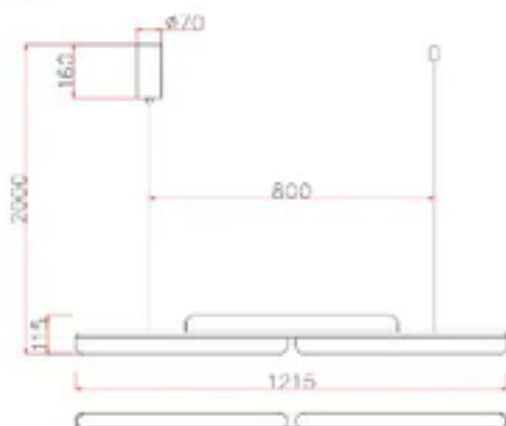

Technical Specification Sheet

THE GRAND Collection

Material	Alabaster+Iron
Product Code	Loro Chandelier 122cm
Type	Pendant Light
Colour	Bronze
Cleaning Instructions	Clean with a soft dry cloth only. Do not use polishing agents, water or abrasive materials when cleaning. Always switch off the electricity supply before cleaning.
Unique and Handcrafted	This lamp is made from Spanish Alabaster, a beautiful natural material that gives each piece its own character. No two lamps are the same, variations in color, natural patterns, and subtle imperfections make every lamp truly one of a kind. Carefully handcrafted for an authentic and warm aesthetic that adds a unique touch to any interior

Bulb spec	LED-20W
	2700K
Input Voltage	200-250V
Output Voltage	25-42V
Luminous	1150lm
Frequency	50Hz

Cable length	150cm		
Cable colour	Black		
Packaging (cm)	H	W	D
	129.5	34.5	17

Gross Weight (kg)	9.20
Net Weight (kg)	7.40