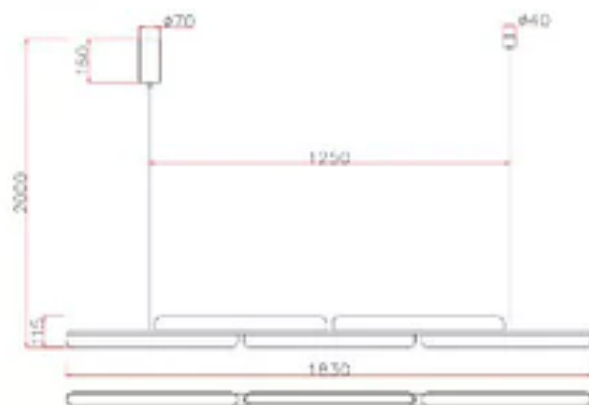

Technical Specification Sheet

THE GRAND Collection

| | |
|------------------------|--|
| Material | Alabaster+Iron |
| Product Code | Loro Chandelier 180cm |
| Type | Pendant Light |
| Colour | Bronze |
| Cleaning Instructions | Clean with a soft dry cloth only. Do not use polishing agents, water or abrasive materials when cleaning. Always switch off the electricity supply before cleaning. |
| Unique and Handcrafted | This lamp is made from Spanish Alabaster, a beautiful natural material that gives each piece its own character. No two lamps are the same, variations in color, natural patterns, and subtle imperfections make every lamp truly one of a kind. Carefully handcrafted for an authentic and warm aesthetic that adds a unique touch to any interior |

| | |
|----------------|----------|
| Bulb spec | LED-36W |
| | 2700K |
| Input Voltage | 200-250V |
| Output Voltage | 25-42V |
| Luminous | 1880lm |
| Frequency | 50Hz |

| | | | |
|----------------|-------|------|----|
| Cable length | 150cm | | |
| Cable colour | Black | | |
| Packaging (cm) | H | W | D |
| | 192 | 37.5 | 21 |

| | |
|-------------------|-------|
| Gross Weight (kg) | 19.85 |
| Net Weight (kg) | 11.65 |