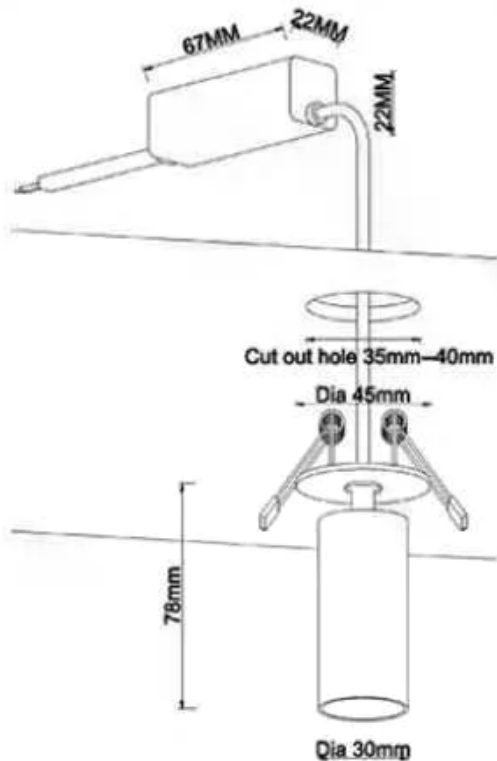

THE GRAND

Collection

Ludo Spot - Bronze

Light Source
6W,36V,220MA,
CRI>95,SDCM<2
WLYS923BRN

Light Distribution For 2700K
wide 36°

h(m)	E(lx)	ø(m)
1	1855	ø0.60
2	405	ø1.29
3	155.7	ø1.96
4	95.6	ø2.56
5	50.1	ø3.25