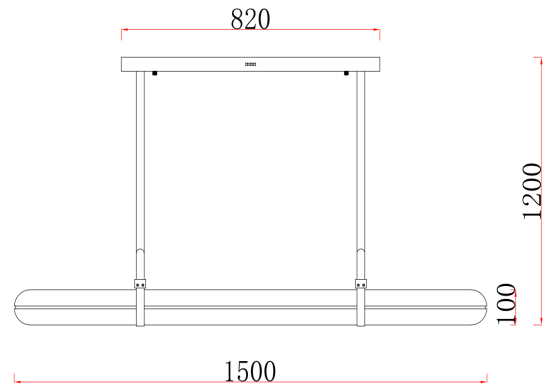

Technical Specification Sheet

THE GRAND Collection

Material	Iron+Alabaster+Leather
Product Code	MARIO Alabaster chandelier
Type	Pendant Light
Colour	Smoke bronze
Cleaning Instructions	Clean with a soft dry cloth only. Do not use polishing agents, water or abrasive materials when cleaning. Always switch off the electricity supply before cleaning.
Unique and Handcrafted	This lamp is made from Spanish Alabaster, a beautiful natural material that gives each piece its own character. No two lamps are the same, variations in color, natural patterns, and subtle imperfections make every lamp truly one of a kind. Carefully handcrafted for an authentic and warm aesthetic that adds a unique touch to any interior

Bulb spec	LED-50W
	2700K
Input Voltage	100~265V
Output Voltage	23-32V
Luminous	3000lm
Frequency	50Hz

Cable length	120cm
Cable colour	Dark Walnut
Packaging (cm)	H W D
	167.5 38 23.5

Gross Weight (kg)	16,98
Net Weight (kg)	15,28