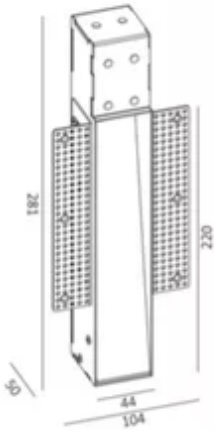

**Torino M
TGL3382**

3W Trimless DC24V Step Light

Description

Step light for indoor use;
IP21;
Trimless Design;

Finish

White/Dark Bronze

Material

Aluminium

TECHNICAL CHARACTERISTICS

Light source

Light source: Osram 3030
Output (W): 3W DC24V
Total power consumption (W): 3W
Color temperature: 2700K
CRI: >90
Photobiological risk: RG1
Real Lumen: 38.7lm
Qty Leds: 1
Lm/Real W: 12.9lm
Life Time: 50.000h L90B10
MacAdam steps: 3
UGR: <10

Gear

This product is supplied with gear.
Remote ACTEC Triac Dimmable Led Driver
MINID24-12

Luminaire

Crossing: No
Warranty: 5 Years

55*286mm

5-25mm

LIGHT DISTRIBUTION for 2700K

Flood 3W

h(m)	E(lx)	Ø(m)
1	2.00	Ø0.70
2	0.50	Ø1.40
3	0.22	Ø2.10
4	0.12	Ø2.80
5	0.08	Ø3.50