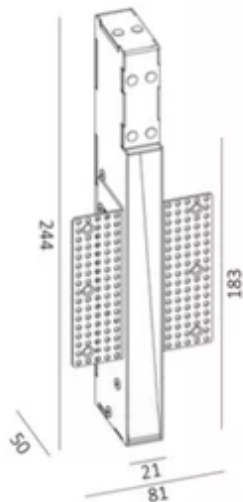

Torino S
TGL3383

3W DC24V Trimless Rectangular Step Light

Description

Step light for indoor use;
IP21;
Trimless Design;

Finish

Powder Coat/Plate

Material

Aluminium

TECHNICAL CHARACTERISTICS

Light source

Light source: Osram 3030
Output (W): 3W DC24V
Total power consumption (W): 3W
Color temperature: 2700K
CRI: >90
Photobiological risk: RG1
Real Lumen: 25.7lm
Qty Leds: 1
Lm/Real W: 8.56lm
Life Time: 50.000h L90B10
MacAdam steps: 3
UGR: <14

Gear

This product is supplied with gear.
Remote ACTEC Triac Dimmable Led Driver
MINID24-12

Luminaire

Crossing: No
Warranty: 5 Years

⌀ 35*250mm
5-25mm

LIGHT DISTRIBUTION for 2700K
Middle 23° 3W

h(m)	E(lx)	Ø(m)
1	2.73	Ø0.40
2	0.68	Ø0.81
3	0.30	Ø1.22
4	0.17	Ø1.63
5	0.10	Ø2.04