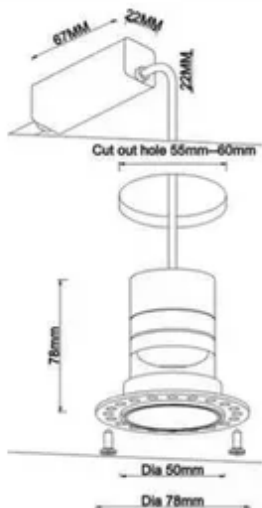

THE GRAND *Collection*

Vico Trimless Spot - Bronze

Light Source
6W,36V,220MA,
CRI>95,SDCM<2
WLYS96BRN

Light Distribution For 2700K
wide 36°

h(m)	E(lx)	ø(m)
1	1855	ø0.60
2	405	ø1.29
3	155.7	ø1.96
4	95.6	ø2.56
5	50.1	ø3.25