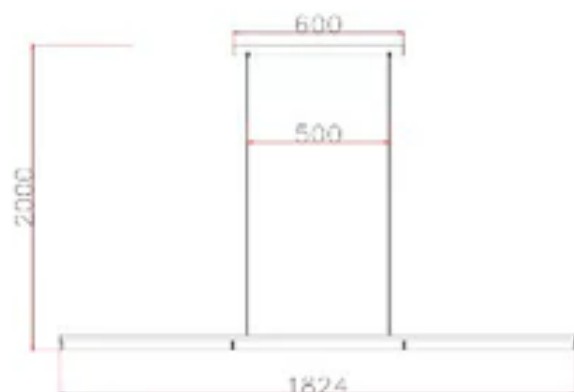

Technical Specification Sheet

THE GRAND Collection

Material	Alabaster+Aluminum
Product Code	Viglia Chandelier 180cm
Type	Pendant Light
Colour	Bronze
Cleaning Instructions	Clean with a soft dry cloth only. Do not use polishing agents, water or abrasive materials when cleaning. Always switch off the electricity supply before cleaning.
Unique and Handcrafted	This lamp is made from Spanish Alabaster, a beautiful natural material that gives each piece its own character. No two lamps are the same, variations in color, natural patterns, and subtle imperfections make every lamp truly one of a kind. Carefully handcrafted for an authentic and warm aesthetic that adds a unique touch to any interior

Bulb spec	LED-39W
	2700K
Input Voltage	200-250V
Output Voltage	24V
Luminous	2050lm
Frequency	50Hz
Cable length	150cm
Cable colour	Transparent
Packaging (cm)	H W D
	190.5 26.5 15
Gross Weight (kg)	8.80
Net Weight (kg)	7.30